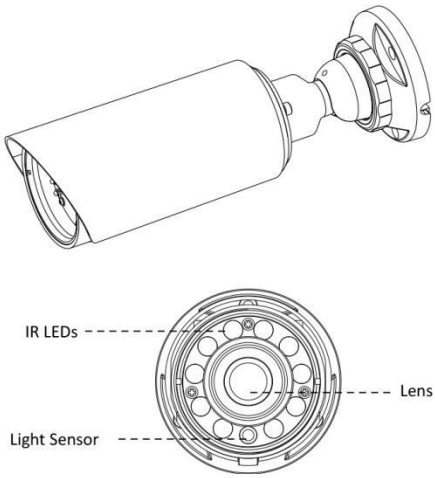

Easily Adjustable 3-Axis Bracket

The Remote Focus&Zoom Mini Bullet Network Camera is easy to install on a wall or ceiling. It features 3-axis bracket which provides a robust mounting platform for tidy installation and camera angle adjustments on a 3-axis plane.

V7.03

H.265 Remote Focus&Zoom Mini Bullet Network Camera

Structure Diagrams

Units: mm

Accessories Support

A01 Pole mount with stainless steel straps
Weight: 720g
Dimensions: 170*51.5*152.6mm

A02 Corner bracket
Weight: 540g
Dimensions: 170*23.2*205.3mm