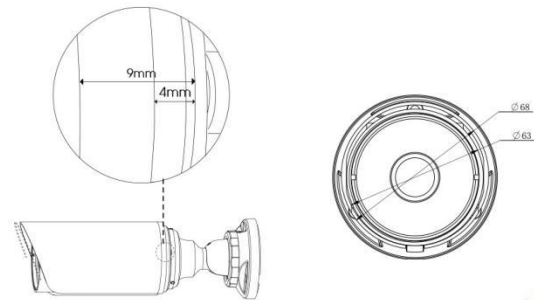

V7.03

H.265 Remote Focus&Zoom Mini Bullet Network Camera

Structure Diagrams

Units: mm

Accessories Support

A01 Pole mount with stainless steel straps
Weight: 720g
Dimensions: 170*51.5*152.6mm

A02 Corner bracket
Weight: 540g
Dimensions: 170*23.2*205.3mm