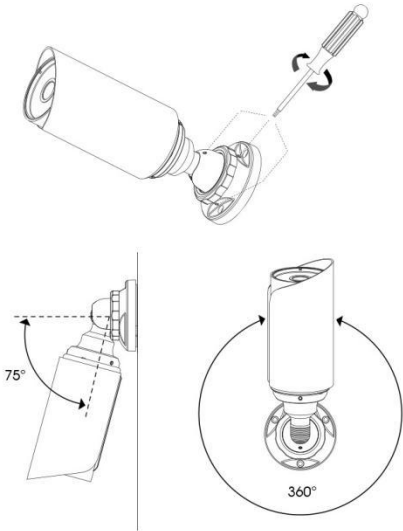

V7.03

H.265 Remote Focus&Zoom Mini Bullet Network Camera

Structure Diagrams

Units: mm

Accessories Support

A01 Pole mount with stainless steel straps
Weight: 720g
Dimensions: 170*51.5*152.6mm

A02 Corner bracket
Weight: 540g
Dimensions: 170*23.2*205.3mm