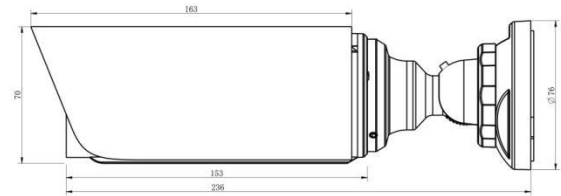

H.265 Remote Focus&Zoom Mini Bullet Network Camera

Structure Diagrams

Units: mm

Accessories Support

A01 Pole mount with stainless steel straps
Weight: 720g
Dimensions: 170*51.5*152.6mm

A02 Corner bracket
Weight: 540g
Dimensions: 170*23.2*205.3mm

A03 Corner bracket
Weight: 900g
Dimensions: 170*152.6*76.3mm