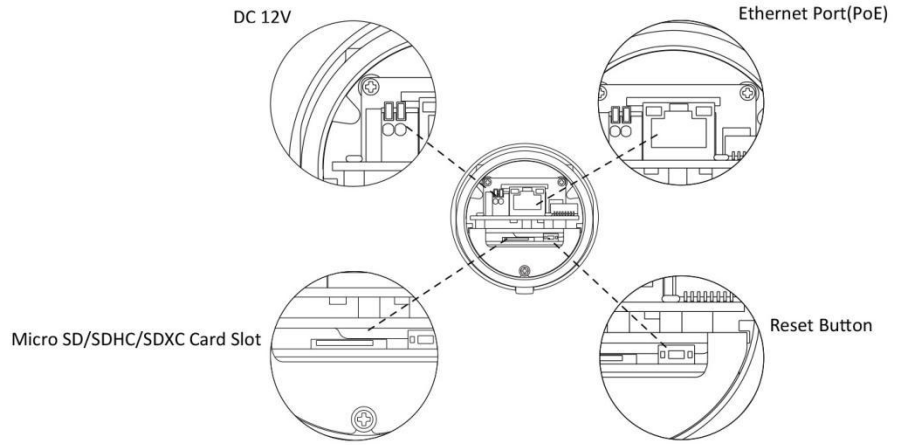

Easily Adjustable 3-Axis Bracket

The Remote Focus&Zoom Mini Bullet Network Camera is easy to install on a wall or ceiling. It features 3-axis bracket which provides a robust mounting platform for tidy installation and camera angle adjustments on a 3-axis plane.

V7.03

H.265 Remote Focus&Zoom Mini Bullet Network Camera

Structure Diagrams

Units: mm

Accessories Support

A01 Pole mount with stainless steel straps
Weight: 720g
Dimensions: 170*51.5*152.6mm

A02 Corner bracket
Weight: 540g
Dimensions: 170*23.2*205.3mm